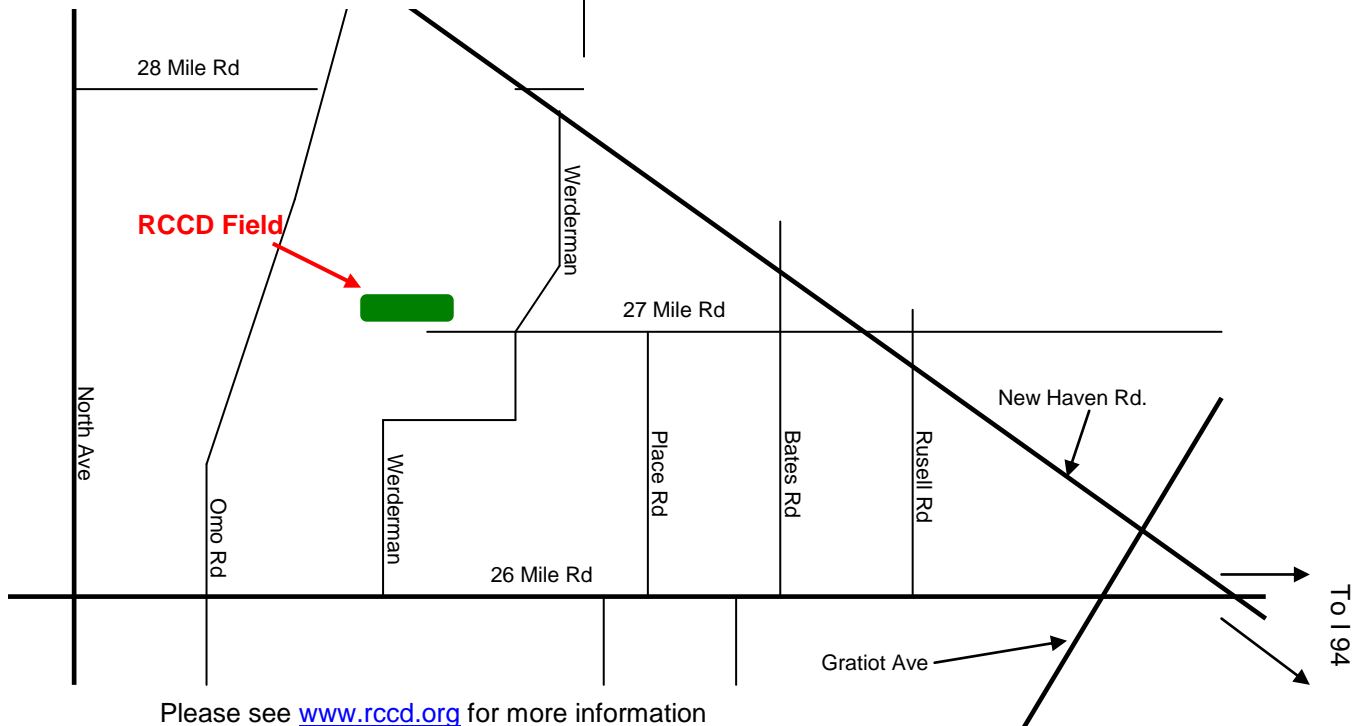

Radio Control Club of Detroit

www.rccd.org

10th ANNUAL

CONTROL LINE FLY-IN 2009

Date: **Saturday, July 25th**
Times: Flying Starts at 10:00 am
Location: RCCD Flying Field in Wetzel State Park (see map)
Format: Fly-in
CD: Dave Keats

Ample parking available

For more info, contact
Dave Keats
2014 Atlas Dr.
Troy Mi 48083
313-348-3053
davekeats39@yahoo.com

For
Sport and Stunt Types.
Especially "YOUTH" Beginners.

- Instructions and "hands on" experience will be provided for interested beginners.
- 98 db at 10' RULE will be observed.
- AMA card required, except for beginners.
- 35# + Pull Test Required.